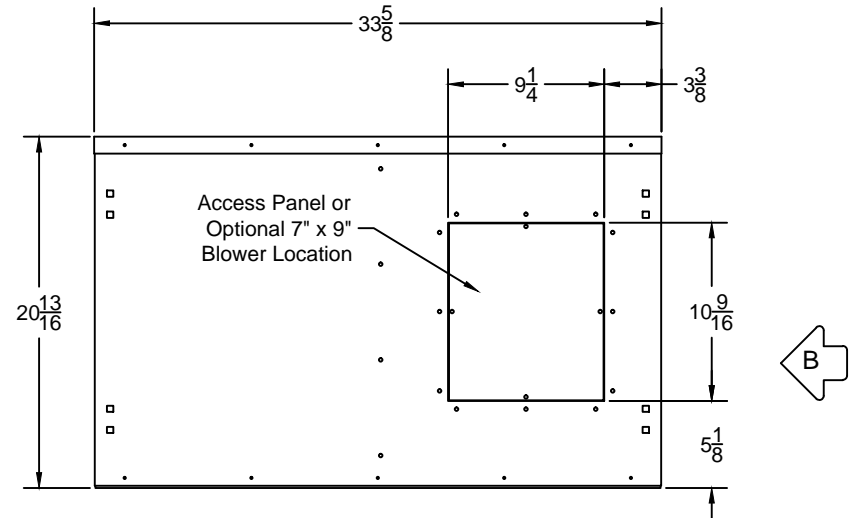

Back Elevation

Front Elevation

Elevation "A"

1- 2.5 Ton Horizontal

BELAN LLC.
 (786) 766-6600 Dade Broward
 (561) 285-2110 & Palm Beach -
 Treasure Coast
 info@belanref.com
 http://belanref.com

REVI:

DATE: 03-17-15

SCALE: None

BY: Allen Diehl

031715