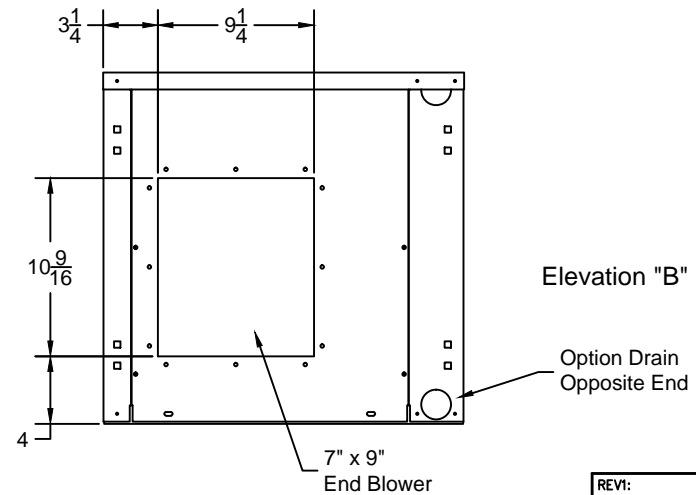

Back Elevation

Front Elevation

Elevation "A"

1- 2.5 Ton Horizontal

BELAN LLC.
 (786) 766-6600 Dade Broward
 (561) 285-2110 & Palm Beach -
 Treasure Coast
 info@belanref.com
 http://belanref.com

REVI:

DATE: 03-17-15

SCALE: None

BY: Allen Diehl

031715