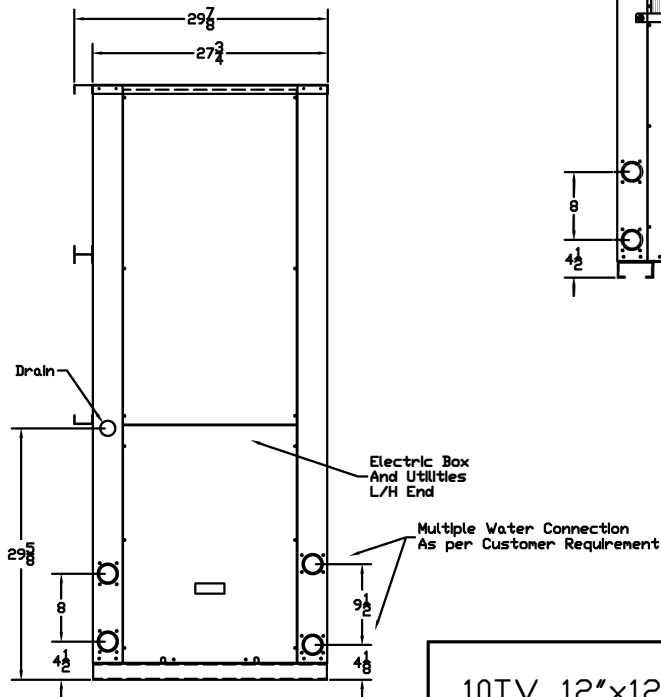

Elevation 'C'

Elevation 'A'

Elevation 'B'

10TV 12"x12" Blower
General Arrangement

REVI:	
DATE:	07-01-15
SCALE:	None
BY:	Allen Diehl

BELAN LLC.
 (786) 766-6600 Dade Broward
 (561) 285-2110 & Palm Beach - Treasure
 Coast
 info@belanref.com
 http://belanref.com