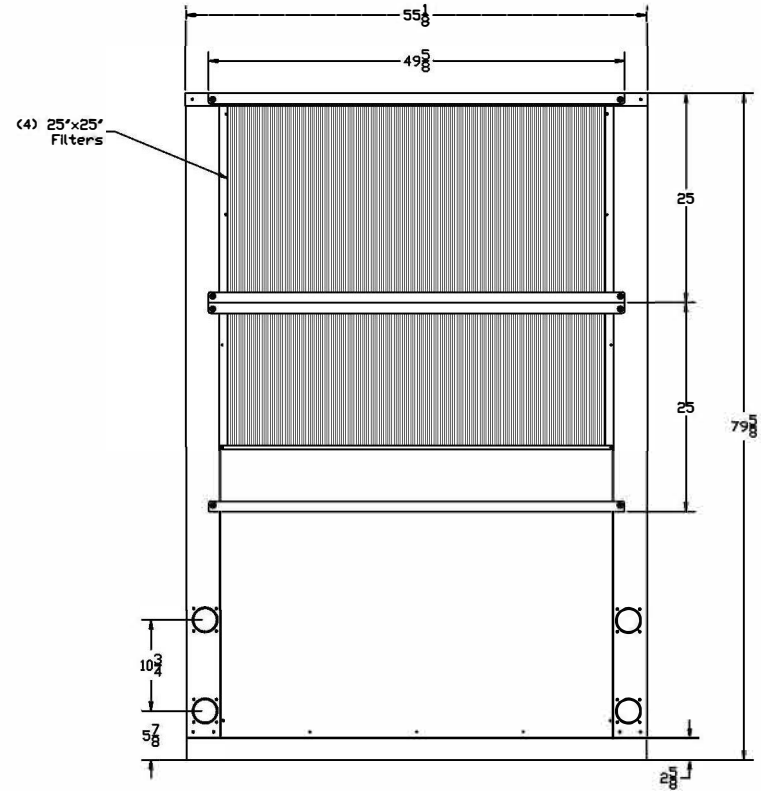

Elevation "A"

Elevation "B"

Elevation "C"

Approved for Fabrication;

12TV Right Hand Unit  
General Arrangement

BELAN LLC.  
(786) 766-6600 Dade Broward  
(561) 285-2110 & Palm Beach - Treasure Coast  
info@belanref.com  
http://belanref.com