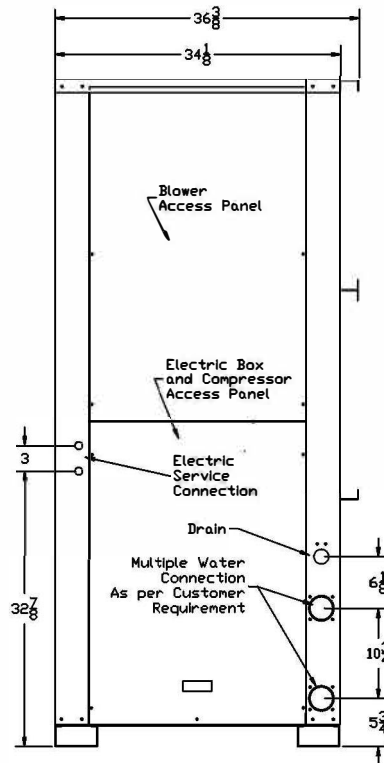

Elevation "A"

Elevation "B"

Elevation "C"

Approved for Fabrication;

12TV Right Hand Unit  
General Arrangement

BELAN LLC.  
(786) 766-6600 Dade Broward  
(561) 285-2110 & Palm Beach - Treasure Coast  
info@belanref.com  
http://belanref.com