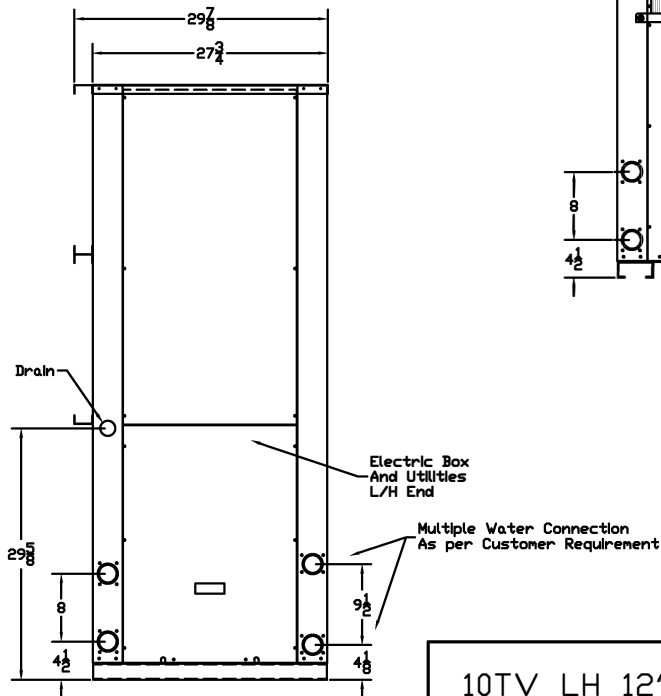

Elevation 'C'

Elevation 'A'

Elevation 'B'

10TV LH 12"x12" Blower  
General Arrangement

REVI:	
DATE:	07-01-15
SCALE:	None
BY:	Allen Diehl

BELAN LLC.  
 (786) 766-6600 Dade Broward  
 (561) 285-2110 & Palm Beach - Treasure  
 Coast  
 info@belanref.com  
 http://belanref.com