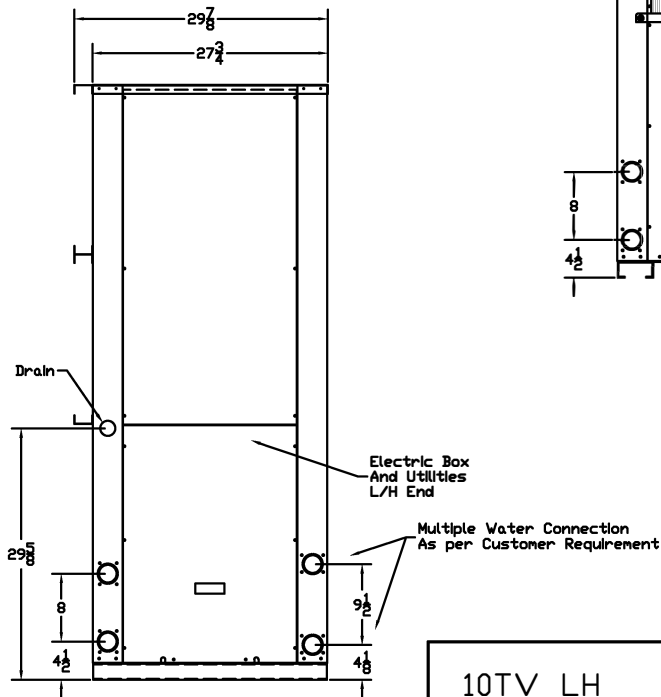

Elevation 'C'

Elevation 'A'

Elevation 'B'

10TV LH  
General Arrangement

BELAN LLC.  
(786) 766-6600 Dade Broward  
(561) 285-2110 & Palm Beach - Treasure  
Coast  
info@belanref.com  
http://belanref.com

REVI:  
DATE: 05-28-15  
SCALE: None  
BY: Allen Diehl