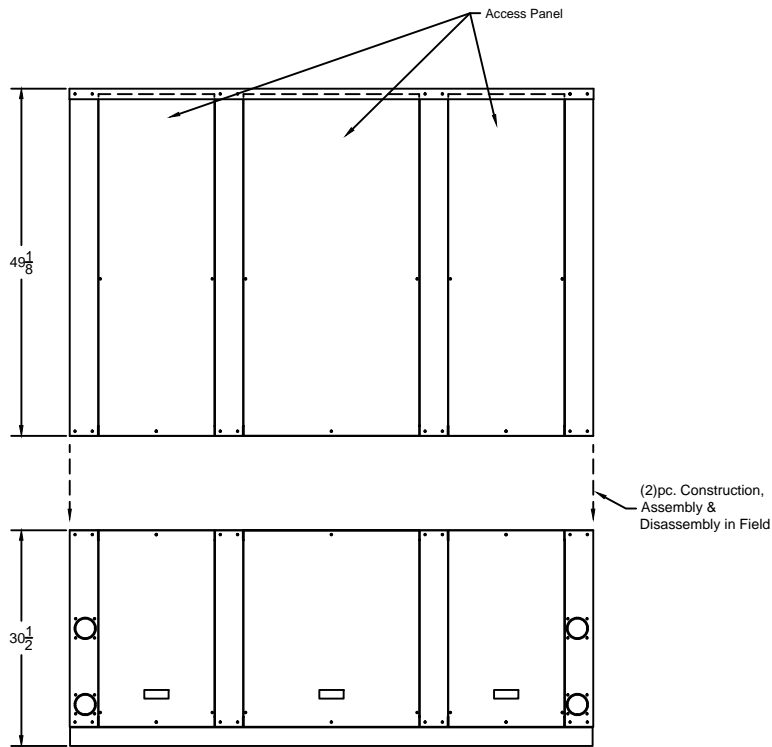

Elevation "C"

Elevation "A"

Elevation "B"

25TV (2)pc Construction
General Arrangement

BELAN LLC.
(786) 766-6600 Dade Broward
(561) 285-2110 & Palm Beach - Treasure
Coast
info@belanref.com
http://belanref.com