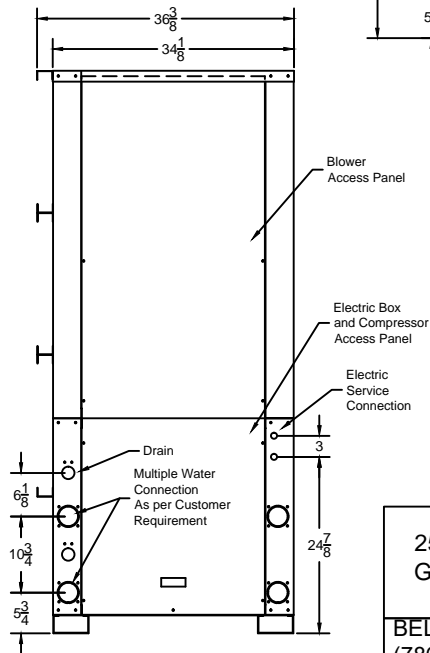

Elevation "C"

Elevation "A"

Elevation "B"

25TV (2)pc Construction
General Arrangement

BELAN LLC.
(786) 766-6600 Dade Broward
(561) 285-2110 & Palm Beach - Treasure
Coast
info@belanref.com
http://belanref.com