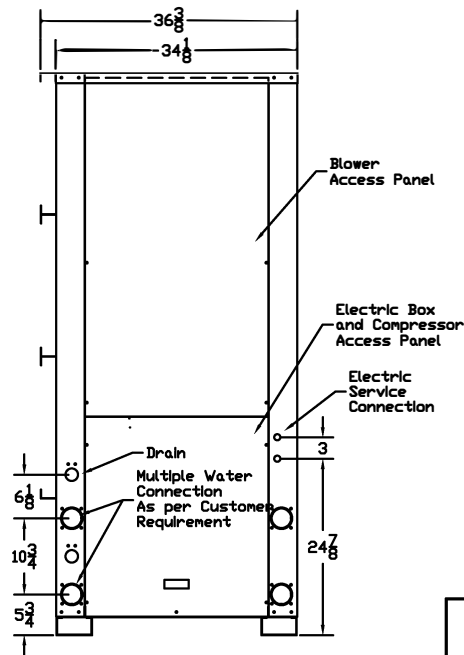

Elevation 'A'

Elevation 'B'

Elevation 'C'

25TV  
General Arrangement

(786) 766-6600 Dade Broward  
(561) 285-2110 & Palm Beach - Treasure Coast  
info@belanref.com  
http://belanref.com

REVI:	
DATE:	12-17-15
SCALE:	None
BY:	Allen Diehl