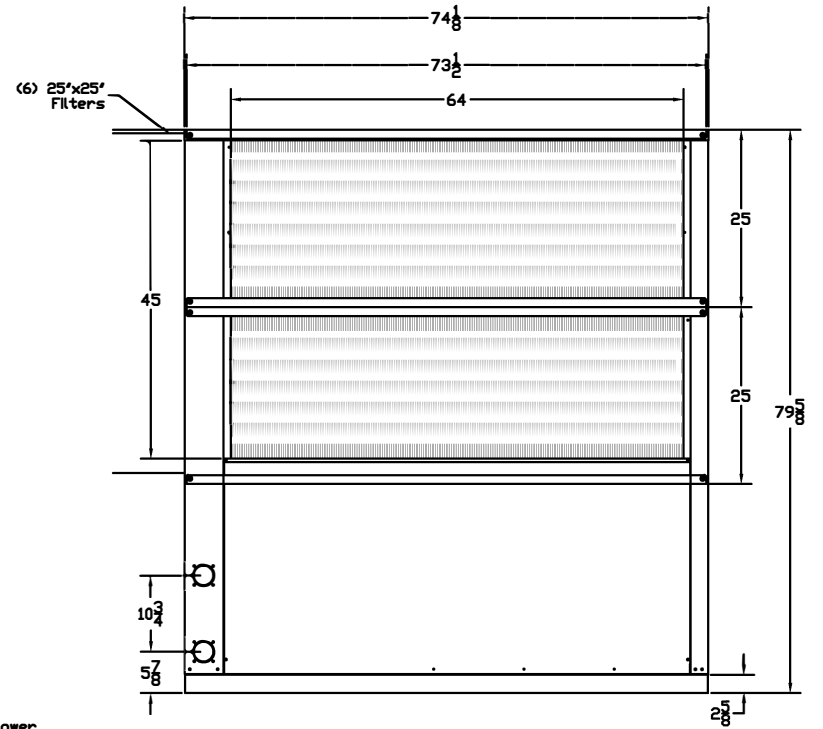

Elevation 'A'

Elevation 'B'

Elevation 'C'

25TV  
General Arrangement

(786) 766-6600 Dade Broward  
(561) 285-2110 & Palm Beach - Treasure Coast  
info@belanref.com  
http://belanref.com

REVI:	
DATE:	12-17-15
SCALE:	None
BY:	Allen Diehl