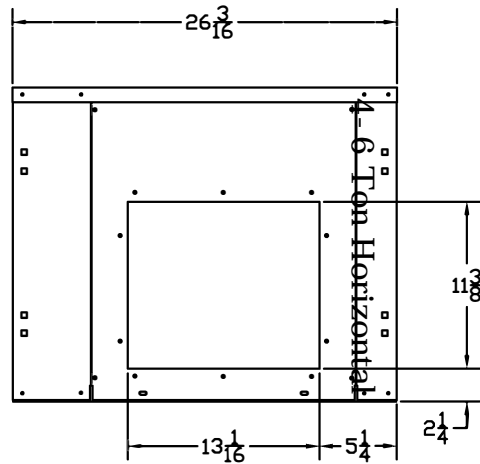

A

B

Elevation "A"

Elevation "B"

REVI:	
DATE:	05-27-15
SCALE:	None
BY:	Allen Diehl

BELAN LLC. (786) 766-6600 Dade Broward (561) 285-2110 & Palm Beach - Treasure Coast info@belanref.com http://belanref.com

052715