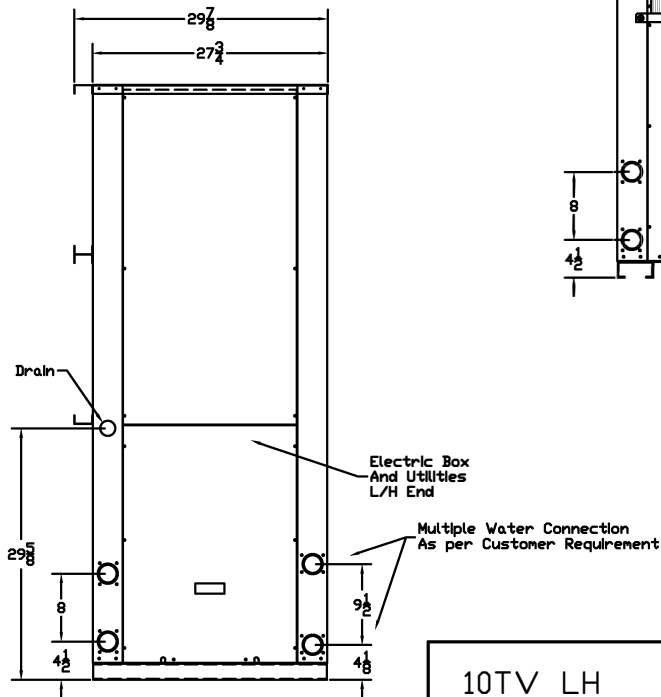

Elevation 'C'

Elevation 'A'

Elevation 'B'

10TV LH  
General Arrangement

BELAN LLC.  
(786) 766-6600 Dade Broward  
(561) 285-2110 & Palm Beach - Treasure  
Coast  
info@belanref.com  
http://belanref.com

REVI:  
DATE: 05-28-15  
SCALE: None  
BY: Allen Diehl